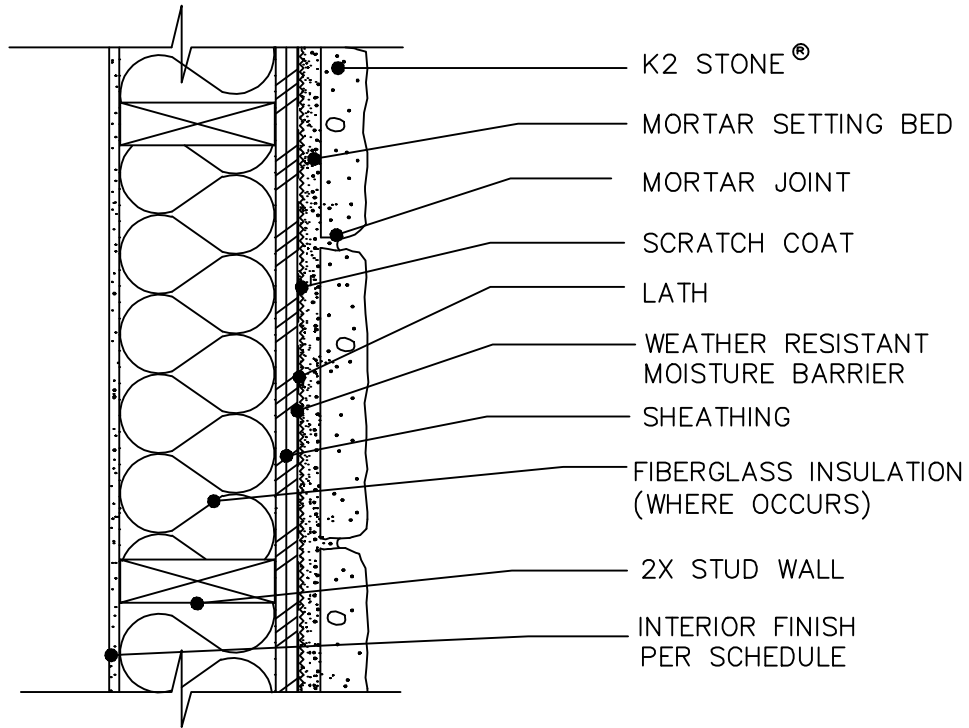

STONE

your NATURAL choice

K2 STONE[®]

OVER SHEATHING OVER WOOD STUD FRAMING

SCALE: NTS

issued 12/02/2008