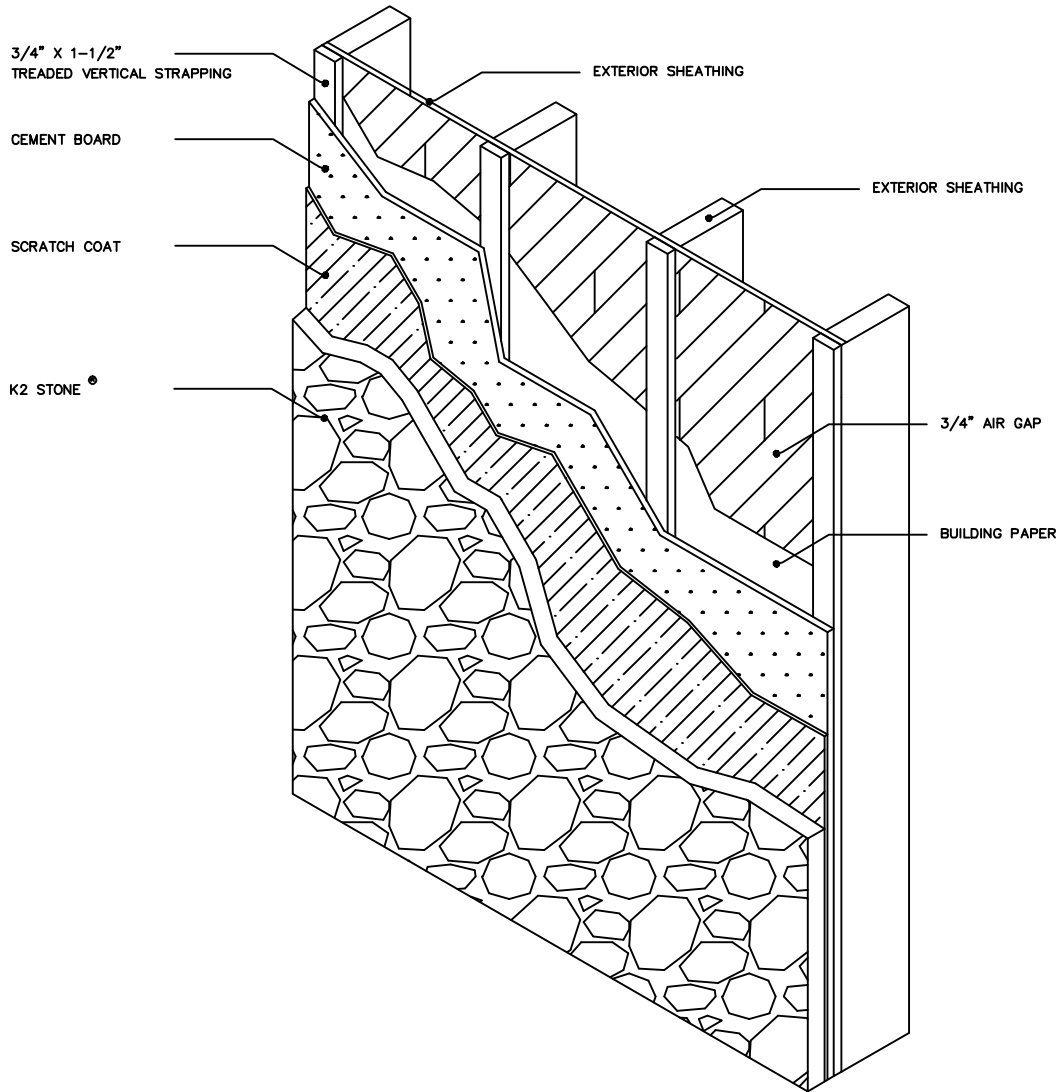

STONE

your NATURAL choice

K2 STONE[®]
OVER RAIN SCREEN

SCALE: N.T.S.

issued 12/02/2008